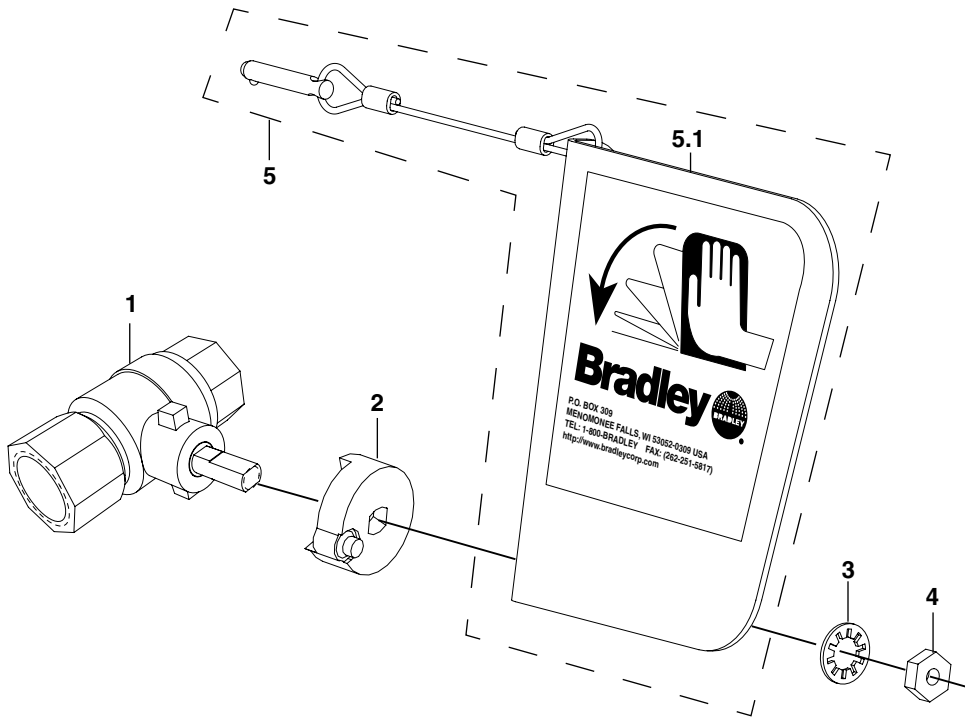

Installation

**S30-070, S30-070B,
S30-072, S30-072B**
Ball Valve/Handle Prepack (Right Handle)

S30-071, S30-087
Handle Kit

Shut off water supply before beginning installation.

	Description	S30-070	S30-070B	S30-072	S30-072B	S30-071	S30-087
1	1/2" Ball Valve (S27-282)	X		X			
1.1	1/2" Ball Valve, BSP (S27-282B)		X		X		
2	Adapter (153-372R)	X	X	X	X	X	X
3	Lockwasher (142-002DA)	X	X	X	X	X	X
4	Nut (110-215)					X	X
5	Flag Handle with Dust Cover (S08-056)			X	X		X
5.1	Flag Handle without Dust Cover (S08-336)	X	X			X	

[Bradley S19 220bf Eye Face Wash With Spray Ring](#)