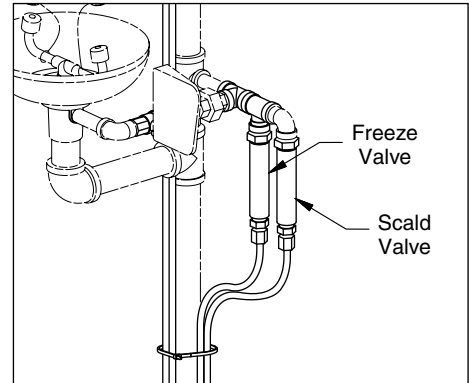

☐ **S45-1986**

Freeze protection kit for eyewashes; includes freeze protection valve, tee, nipples, compression fitting, ball valve, tubing and cable tie

☐ **S45-1989**

Scald protection kit for eyewashes includes scald protection valve, tee, nipples, compression fitting, ball valve, tubing and cable tie

Optional Adapters

☐ **153-395**

Female, 1³/₁₆" x 24 — Chrome

☐ **153-396**

Male, 3/8" NPSM — Chrome

☐ **153-401**

Female, 3/4" (Garden Hose) — Chrome