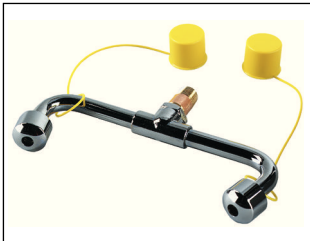

Emergency Fixtures Replacement Parts

Classic Model Parts

Eyewash Bowls

□ **154-058**
Impact-resistant plastic eyewash bowl, 10" diameter

□ **187-053**
Corrosion-resistant stainless steel bowl, 10³/₄" diameter

Dust Caps

□ **107-371**
Eyewash dust caps only (sold individually; two required per eyewash). Yellow plastic tether. Approximately 1" x 1".

□ **S53-063**
Dual Eye/Face wash dust caps only (sold individually; two required per eyewash). Beaded chain tether, 2¹/₄" x 1".

□ **S53-310**
Eyewash dust cap (sold individually; two required per eyewash). Beaded chain tether, 1" x 1".

Sprayhead and Spray Ring Assemblies

□ **S39-394**
Eyewash sprayhead assembly with supply stem

□ **S39-396**
Eye/face wash sprayhead assembly with supply stem

□ **S39-681**
Eye/face wash sprayhead assembly; stem not included

□ **S45-2453**
Eye/face wash (sprayheads only) Includes 2.4 GPM flow control inside each head. Total flow from dual heads is 4.8 gpm

□ **S39-682 (not shown)**
Eye/face wash sprayhead assembly for use with PVC unit only. Stem not included