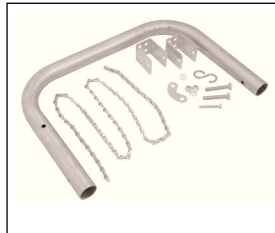

1. ☐ **S39-395**
   Foot treadle and hardware kit for wall-mounted eyewashes with hand operation; provides supplemental foot operation