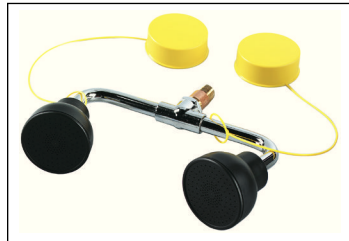

Emergency Fixtures Replacement Parts

Classic Model Parts

Eyewash Bowls

□ **154-058**
Impact-resistant plastic eyewash bowl, 10" diameter

□ **187-053**
Corrosion-resistant stainless steel bowl, 10³/₄" diameter

Dust Caps

□ **107-371**
Eyewash dust caps only (sold individually; two required per eyewash). Yellow plastic tether. Approximately 1" x 1".

□ **S53-063**
Dual Eye/Face wash dust caps only (sold individually; two required per eyewash). Beaded chain tether, 2¹/₄" x 1".

□ **S53-310**
Eyewash dust cap (sold individually; two required per eyewash). Beaded chain tether, 1" x 1".

Sprayhead and Spray Ring Assemblies

□ **S39-394**
Eyewash sprayhead assembly with supply stem

□ **S39-396**
Eye/face wash sprayhead assembly with supply stem

□ **S39-681**
Eye/face wash sprayhead assembly; stem not included

□ **S45-2453**
Eye/face wash (sprayheads only) Includes 2.4 GPM flow control inside each head. Total flow from dual heads is 4.8 gpm

□ **S39-682 (not shown)**
Eye/face wash sprayhead assembly for use with PVC unit only. Stem not included