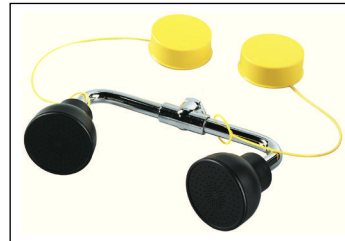

Dust Caps

□ **107-371**
Eyewash dust caps only (sold individually; two required per eyewash). Yellow plastic tether. Approximately 1" x 1".

□ **S53-063**
Dual Eye/Face wash dust caps only (sold individually; two required per eyewash). Beaded chain tether, 2¹/₄" x 1".

□ **S53-310**
Eyewash dust cap (sold individually; two required per eyewash). Beaded chain tether, 1" x 1".

Sprayhead and Spray Ring Assemblies

□ **S39-394**
Eyewash sprayhead assembly with supply stem

□ **S39-396**
Eye/face wash sprayhead assembly with supply stem

□ **S39-681**
Eye/face wash sprayhead assembly; stem not included

□ **S45-2453**
Eye/face wash (sprayheads only) Includes 2.4 GPM flow control inside each head. Total flow from dual heads is 4.8 gpm

□ **S39-682 (not shown)**
Eye/face wash sprayhead assembly for use with PVC unit only. Stem not included

□ **S39-397**
Eyewash and spray ring assembly with supply stem

□ **S05-127**
Spray ring only; requires cross-connection yoke for attachment to eyewash

[Bradley S19314ew Halo Eye Wash Safety Drench Shower](#)