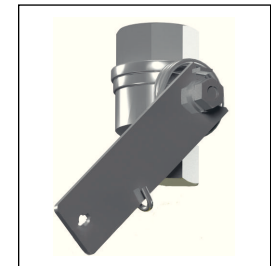

□ **S19-0011**
Self-closing ball valve
*NOTE: Self-closing ball valves
are not ANSI Z358.1 compliant
Appendix B3. However an
exception may be made in a
'school laboratory' situation.
Contact local authorities
regarding specific application*

1. **S27-278**
   Chrome-plated brass 1"
   NPT ball valve only
2. **S30-061 (not shown)**
   Stainless steel 1" NPT
   ball valve with lever
3. **S27-276 (not shown)**
   Stainless steel 1" NPT
   ball valve only