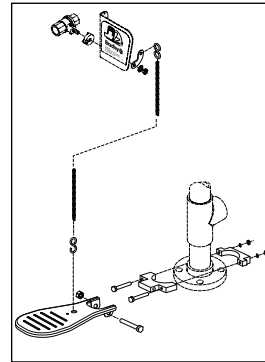

1. ☐ **S45-620**
   Foot treadle and hardware kit for model S19-310PVC combination drench shower and eyewash unit with hand operation; provides supplemental foot operation