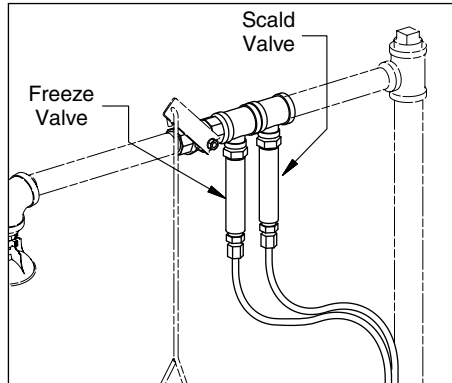

Classic combination units require both drench shower and eyewash protection valves.

S45-1703

Freeze protection replacement valve for drench showers and eyewashes

S45-1702

Scald protection replacement valve for drench showers and eyewashes